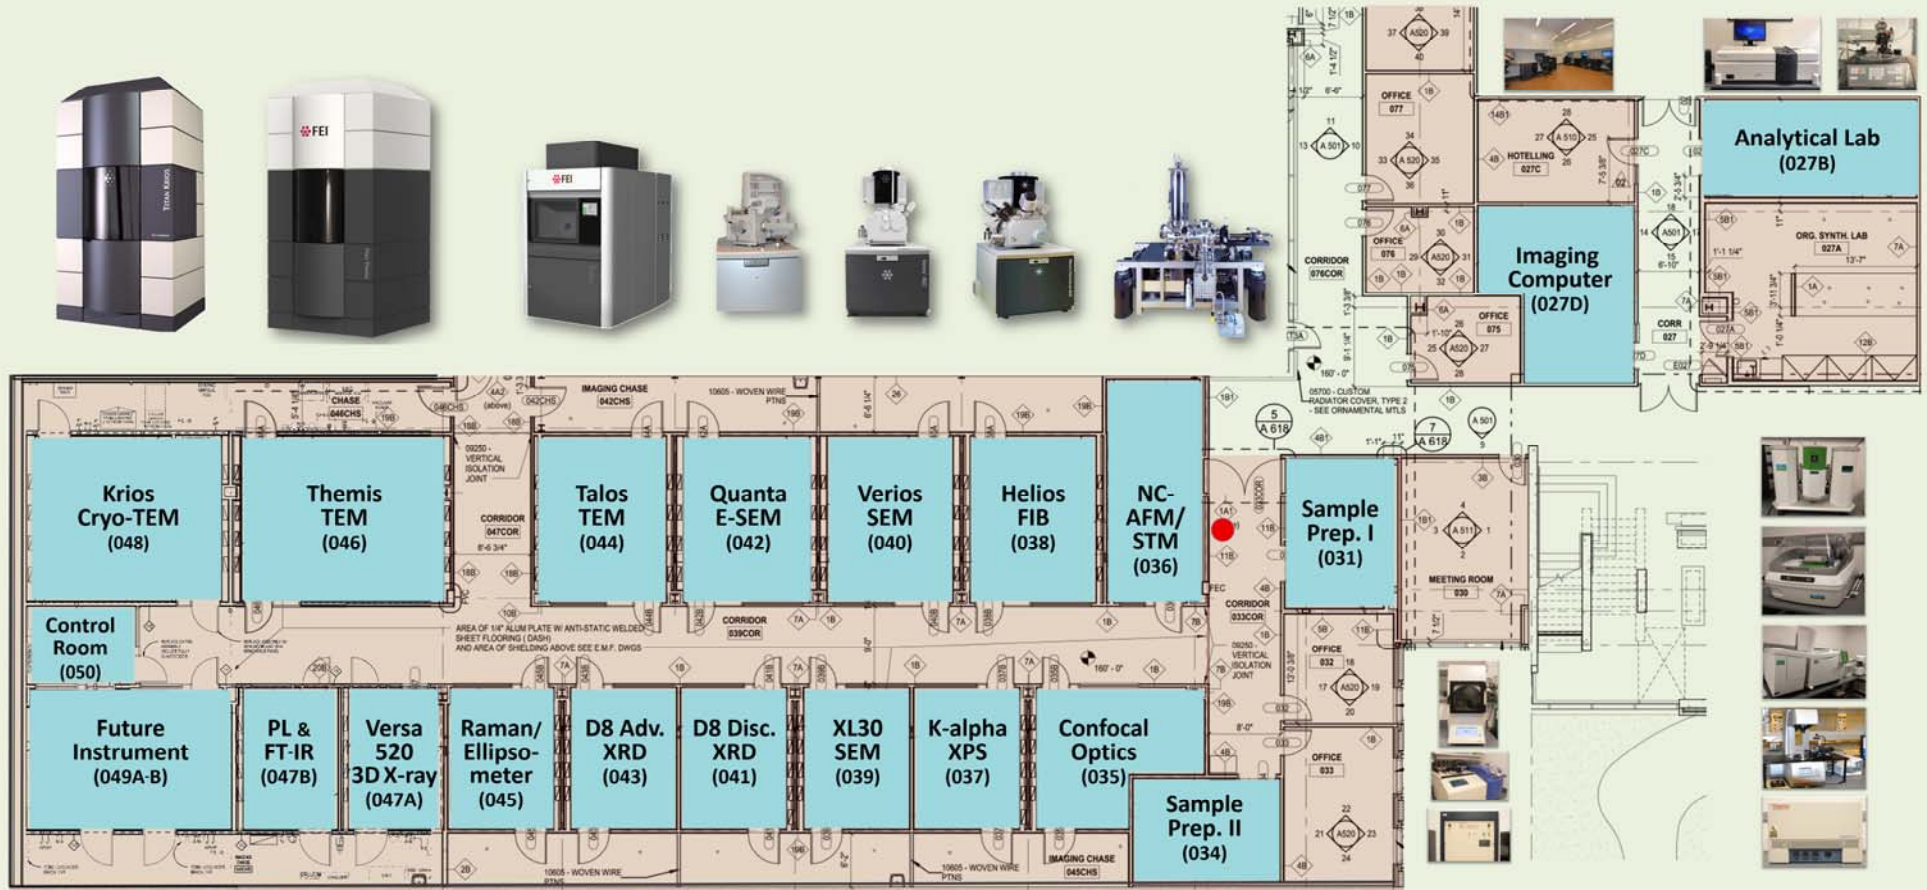

Imaging and Analysis Center Facility Layout

Operation in Bowen Labs

* Total lab space is about 7500 sq. ft.

Labs/instruments

Supporting space